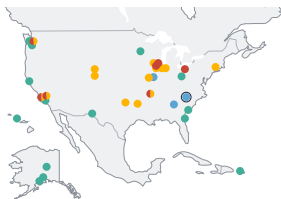

### Managed Services

- 3PL and 4PL/Lead Logistics Provider (LLP)
- SaaS Web-based Global TMS
- Supply Chain Consulting
- Global Sample Fulfillment
- End-to-End Package and Bulk Chemical Capacity Management Solutions
- Simplified Shipment Management
- North American Third-Party OTR Services
- Supply Chain Optimization / Forward Inventory – Optimize Supply Chain Network for Customers
- Tank Intermodal
- ISO Tank – Chemical
- ISO Tank – Food Grade

### Transport & Warehouse

- Less-than-Truckload and Full Truckload (Asset/Brokerage)
- Millions of Square Feet of Warehouse Space, 85% Rail Served
- Rail Unloading and Reloading Capabilities
- Food Grade Warehouses (Alcohol Licensed)
- Metals Warehouse & Transload Solutions
- Heavy Haul & Over-dimensional Movement
- Drayage

## The Power of Our Global Network

Our worldwide network has the leveraged volume, regulatory expertise and local resources to provide the global reach you need.

- Integrated Marine Logistics
- Intermodal
- Managed Services
- Transport & Warehouse